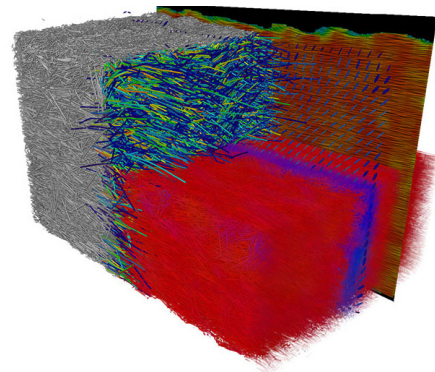

Amira-Avizo (Courtesy of EMS Grivory)