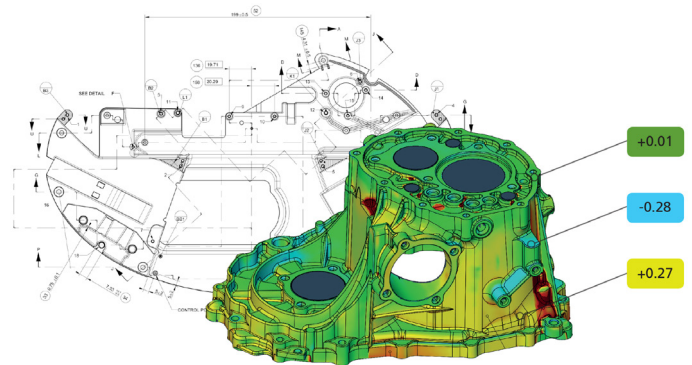

GOM Inspect