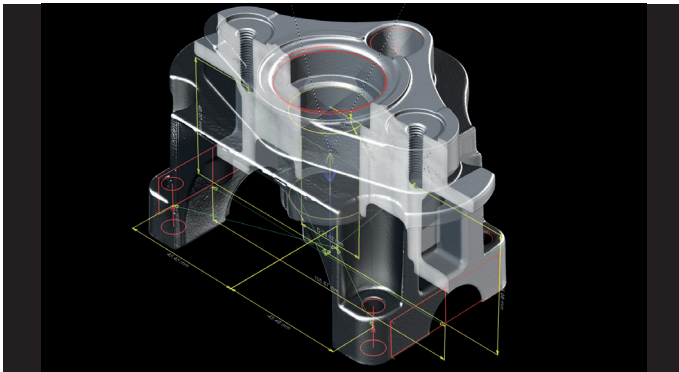

Features

- Industrial X-ray Computed Tomography (CT)
- 3D volume CT
- Non-destructive testing (NDT) – 2D and 3D
- Quality control independent of material
- Defect recognition (voids, cracks, ...)
- Contactless metrology
- CT reconstruction in real-time
- Ring artefact suppression
- Easy operation
- Radiation safety better than 1 $\mu\text{Sv/h}$

Specifications

X-ray voltage	up to 200 kV
Detector	up to 16 MP
Scanspeed	< 10 seconds
Axes	up to 8
Spatial Resolution	5 μm 0.4 μm or COMPACTnano
System weight	20 kg for CT-PORTABLE

VG Studio MAX by Volume Graphics